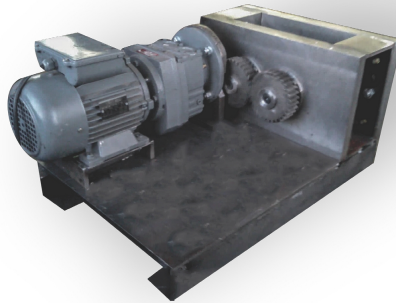

# SHREDDER MACHINE

Code : M407

*will be added soon ...*