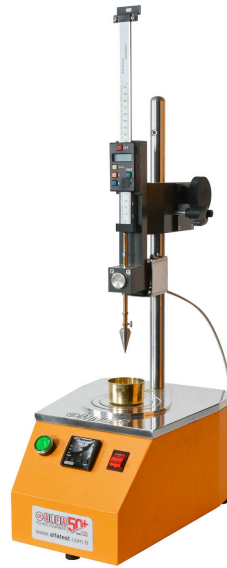

BITUMEN PENETROMETER (Semi-Automatic)

Code : A090S

will be added soon ...

TECHNICAL SPECIFICATIONS

will be added soon ...

ORDERING INFORMATION

Item Name	Item Code
BITUMEN PENETROMETER - Automatic	A090A00XU
BITUMEN PENETROMETER - Digital	A090H00XB
NEEDLE for BITUMEN PENETROMETER	A090P001H
TRANSFER DISH for PENETROMETER	A090P002H
SLOTTED WEIGHT for PENETROMETER - 50 g	A090P003H

SLOTTED WEIGHT for PENETROMETER - 100 g

A090P004H

LUBRICATING GREASE PENETRATION CONE

A090P005H

BITUMEN PENETROMETER - Semi-Automatic

A090S00XU