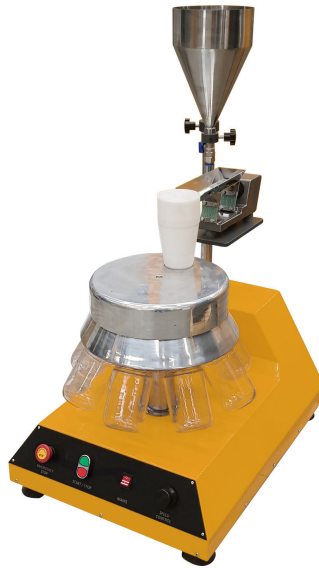

AUTOMATIC SAMPLE SPLITTER

Code : M085

- Used to separate samples into 8 equal parts

TECHNICAL SPECIFICATIONS

- Easy to clean
- Feeder unit
- Supplied complete with 10 pcs. 250 cc bottles and 10 pcs. 500 cc bottles

ORDERING INFORMATION

Item Name	Item Code
AUTOMATIC SAMPLE SPLITTER	M085X00XU