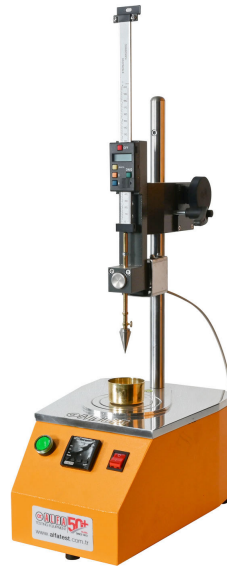

BITUMEN PENETROMETER (Semi-Automatic)

Code : A090S

will be added soon ...

TECHNICAL SPECIFICATIONS

will be added soon ...

ORDERING INFORMATION

Item Name	Item Code
BITUMEN PENETROMETER - Automatic	A090A00XU
BITUMEN PENETROMETER - Digital	A090H00XB
NEEDLE for BITUMEN PENETROMETER	A090P001H
TRANSFER DISH for PENETROMETER	A090P002H
SLOTTED WEIGHT for PENETROMETER - 50 g	A090P003H

SLOTTED WEIGHT for PENETROMETER - 100 g

A090P004H

BITUMEN PENETROMETER - Semi-Automatic

A090S00XU