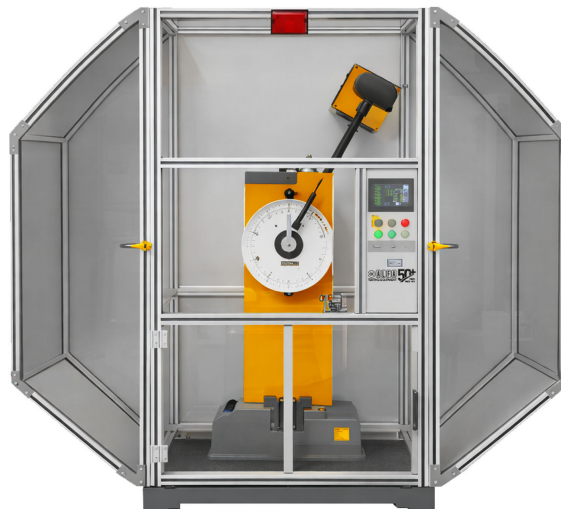

# PENDULUM IMPACT (CHARPY) TESTING MACHINE

Code : U013

*will be added soon ...*

## **ORDERING INFORMATION**

Item Name	Item Code
PENDULUM IMPACT (CHARPY) TESTER - 300 J	U013A300U