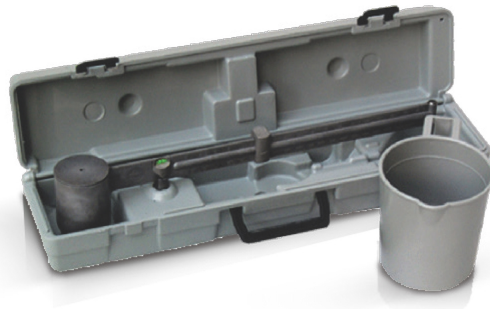

MUD BALANCE

Code : C014

will be added soon ...

STANDARDS

will be added soon ...

TECHNICAL SPECIFICATIONS

will be added soon ...

ORDERING INFORMATION